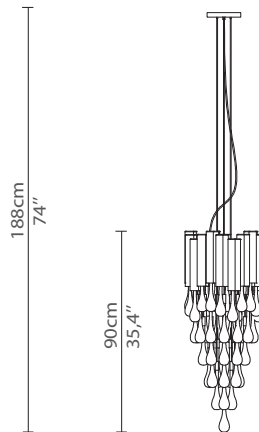

## DIMENSIONS

Cord Height: Adjustable with 200cm  
| 78,74"

Height: 90cm | 35,4"  
Diameter: 36,5cm | 14,4"

## WEIGHT

Aprox: 20kg | 44,1lbs

## PACKAGING

Volume: 0,22m<sup>3</sup> | 2,4ft<sup>3</sup>  
Weight: 25kg | 55,1lbs