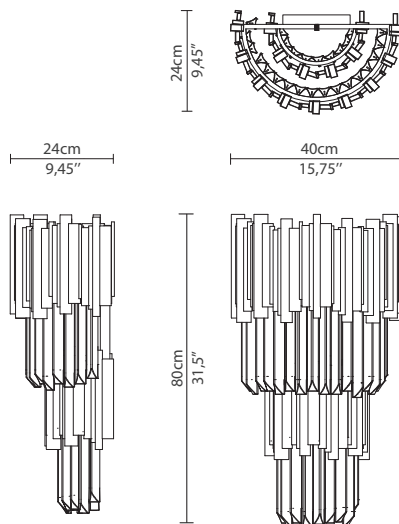

CABINETS & BOOKCASES

EMPIRE | wall

DIMENSIONS

Height: 80cm | 31,5"

Length: 40cm | 15,75"

Depth: 24cm | 9,45"

MATERIALS

Body: Brass & Crystal Glass

STANDARD FINISHES

Body: Gold plated

WEIGHT

Aprox: 14kg | 31lbs

BULBS

5x g9 Halogen Bulbs (40W max)*USA not included

Voltage: 220-240V

PACKAGING

Volume: 0,14m³ | 5ft³

Weight: