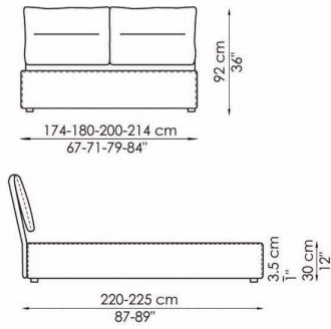

Bed bases available for this double bed:

154x205 cm / 61x81"

160x200 cm / 63x79"

180x200 cm / 71x79"

194x205 cm / 76x81"

Campo