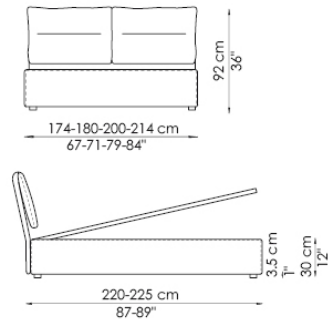

### FEET:

silver-painted metal

DECORATIVE EMBROID: white, beige, light grey, dark grey, red, blue

Bed bases available for this double bed:

154x205 cm / 61x81"

160x200 cm / 63x79"

180x200 cm / 71x79"

194x205 cm / 76x81"

Campo

Campo open

Campo easy open