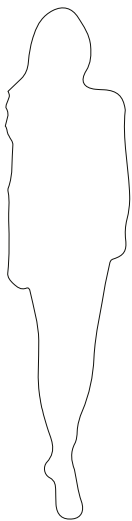

## DIMENSIONS

Height: 162cm | 64,1"  
Length: 34cm | 13,4"  
Depth: 20cm | 7,9"