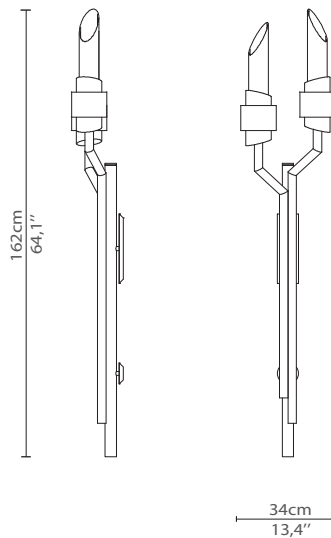

## DIMENSIONS

Height: 162cm | 64,1"  
Length: 34cm | 13,4"  
Depth: 20cm | 7,9"

## WEIGHT

Aprox: 10kg | 22lbs

## PACKAGING

Volume: 0,22m<sup>3</sup> | 7,8ft<sup>3</sup>  
Weight: 15kg | 33lbs