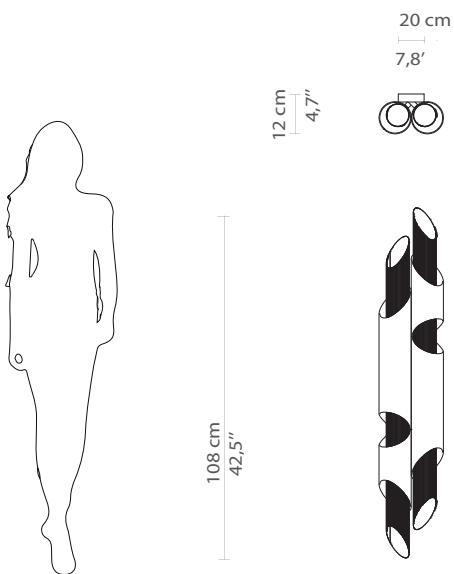

LUXXU

MODERN LAMPS

DRAYCOTT | Wall II

DIMENSIONS

Height: 108 cm | 42,5"

Length: 20 cm | 7,8"

Depth: 12 cm | 4,7"

MATERIALS

Body: Brass & Crystal Glass

STANDARD FINISHES

Body: Gold plated

WEIGHT

Aprox.: 10kg | 22,05lbs

BULBS

4x g9 Led Bulbs (2W max)(USA not included)

Voltage: 220-240V

PACKAGING

Volume: 0,259m³ | 9,15ft³

Weight: 13kg | 28,67lbs