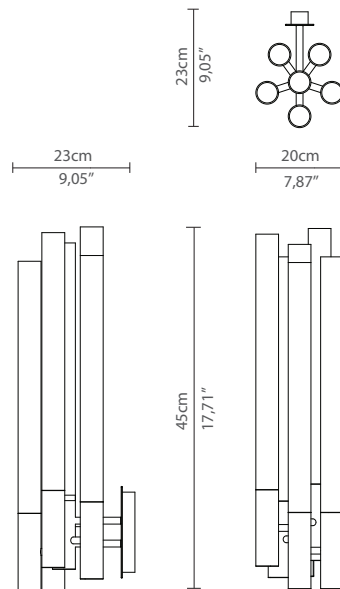

CABINETS & BOOKCASES

BURJ | wall

DIMENSIONS

Height: 45cm | 17,71"

Length: 20cm | 7,87"

Depth: 23cm | 9,05"

MATERIALS

Body: Brass & Crystal Glass

STANDARD FINISHES

Body: Gold plated

WEIGHT

Aprox: 3,7kg | 8,16lbs

BULBS

6x g9 Halogen Bulbs (40W max)*USA not included

Voltage: 220-240V

PACKAGING

Volume: 0,03 m³ | 1,06 ft³

Weight: 5kg | 11lbs