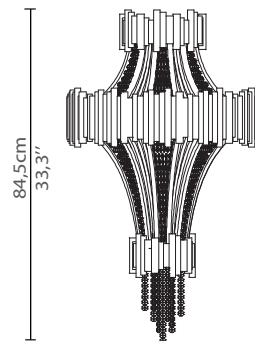

CABINETS & BOOKCASES

SCALA | wall

DIMENSIONS

Height: 84,5cm | 33,3"

Lenght: 42,6cm | 16,8"

Depth: 21,9cm | 8,6"

MATERIALS

Body: Brass & Swarovski Crystals

STANDARD FINISHES

Body: Gold plated & Gold Teak

Swarovski Crystals

WEIGHT

Aprox: 18kg | 39,7lbs

BULBS

6x g9 Halogen Bulbs (40W max)*USA not included

Voltage: 220-240V

PACKAGING

Volume: 0,158m³ | 5,58ft³

Weight: 85kg | 55,12lbs