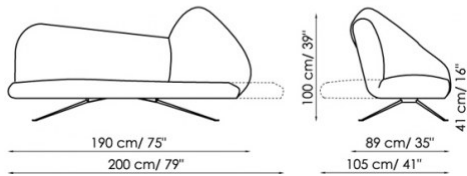

mat black painted metal

mat red painted metal

chromed metal (with extra charge)

MECHANISM:

Reclining backrests. Inclining the backrests converts it into a bed.

Sleeping surface:

Papillon: 95x195 cm / 37"x77"

Papillon XL: 120x200 cm / 47"x79"

Papillon

Papillon XL