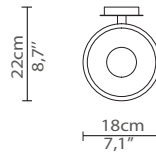

## DIMENSIONS

Height: 113cm | 44,5"

Length: 18cm | 7,1"

Depth: 22cm | 8,7"

## WEIGHT

Aprox: 35kg | 77,2lbs

## PACKAGING

Volume: 0,11m<sup>3</sup> | 3,88ft<sup>3</sup>

Weight: 40kg | 88,2lbs