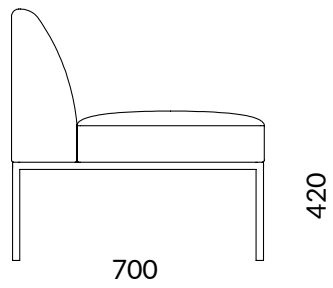

ASTRO STRAIGHT MODULE

COD.OASTR101

DESCRIPTION

Straight module

NOTE

On request only: fire retardant foam padding 

SPECIFICATIONS

STRUCTURE

Spruce and MDF

PADDING

Polyurethane foam divided into blocks with different densities and thicknesses.

LEGS / FRAME / BASE

Tube 20x20x2 chrome or silver painted

UPHOLSTERY

categories B01-B03-C01-C05-W01-D02-P01 (SEE FABRIC FOLDER)

SIZE

article
L 700 H 740 D 700

seat
L 700 H 420 D 500

backrest
H 320

WEIGHT

Net weight a chair: 11,5 Kg
Gross weight a chair: 15,5 Kg

PACKAGING

1 x box
L 730 H 730 D 800