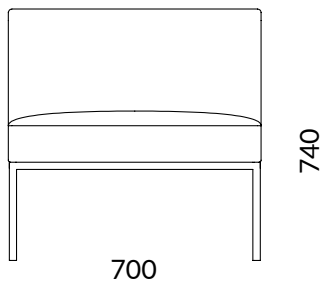

ASTRO STRAIGHT MODULE

COD.OASTR101

DESCRIPTION

Straight module

NOTE

On request only: fire retardant foam padding 

SPECIFICATIONS

STRUCTURE

Spruce and MDF

PADDING

Polyurethane foam divided into blocks with different densities and thicknesses.

LEGS / FRAME / BASE

Tube 20x20x2 chrome or silver painted

UPHOLSTERY

categories B01-B03-C01-C05-W01-D02-P01 (SEE FABRIC FOLDER)

SIZE

article
L 700 H 740 D 700

seat
L 700 H 420 D 500

backrest
H 320

WEIGHT

Net weight a chair: 11,5 Kg
Gross weight a chair: 15,5 Kg

PACKAGING

1 x box
L 730 H 730 D 800

VOLUME

M3 box: 0,28

COD.OASTR101

TECHNICAL
DATASHEET

Dimensions in millimeters