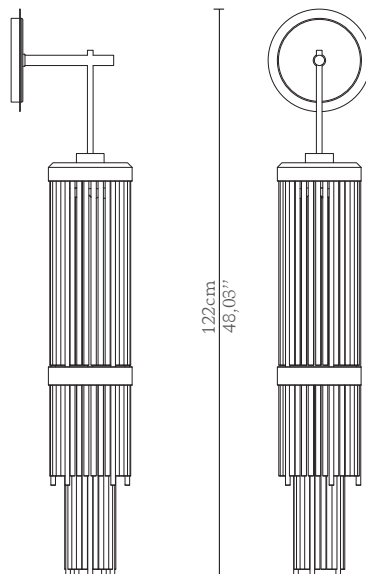

CABINETS & BOOKCASES

PHARO II | wall

DIMENSIONS

Height: 122cm | 48,03"

Length: 22cm | 8,7"

Depth: 26cm | 10,23"

MATERIALS

Body: Brass, Marble & Crystal Glass

STANDARD FINISHES

Body: Gold plated & Emperador Dark Marble

WEIGHT

Aprox: 38kg | 83,8lbs

BULBS

6x g9 Halogen Bulbs (40W

max)*USA not included

Voltage: 220-240V

PACKAGING

Volume: 0,15m³ | 5,3ft³

Weight: 43kg | 94,8lbs