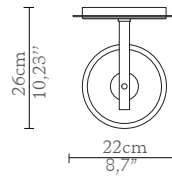

CABINETS & BOOKCASES

PHARO II | wall

DIMENSIONS

Height: 122cm | 48,03"

Length: 22cm | 8,7"

Depth: 26cm | 10,23"

MATERIALS

Body: Brass, Marble & Crystal Glass

STANDARD FINISHES

Body: Gold plated & Emperador Dark Marble

WEIGHT

Aprox: 38kg | 83,8lbs

BULBS

6x g9 Halogen Bulbs (40W

max)*USA not included

Voltage: 220-240V

PACKAGING

Volume: 0,15m³ | 5,3ft³

Weight: 43kg | 94,8lbs