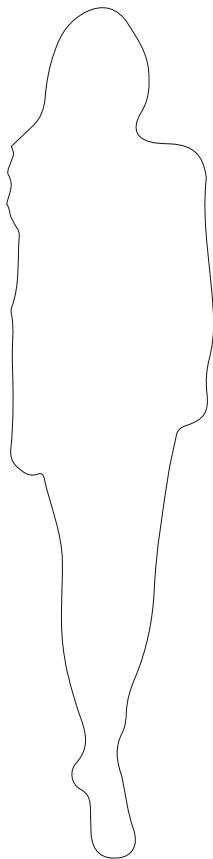

CABINETS & BOOKCASES

MCQUEEN | pendant

DIMENSIONS

Cord Height: Adjustable with 200cm
| 78,74"

Height: 85cm | 33,5"

Length: 22cm | 8,66"

Depth: 22cm | 8,66"

MATERIALS

Body: Brass & Swarovski Crystals

STANDARD FINISHES

Body: Hammered Brass, Gold plated
& Amber Swarovski Crystals

WEIGHT

Aprox: 5kg | 11,02lbs

BULBS

6x g9 Halogen Bulbs (40W
max)*USA not included

Voltage: 220-240V