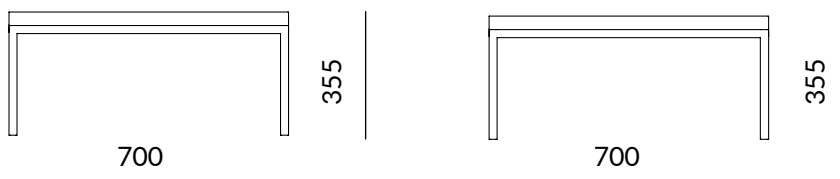

ASTRO TABLE

COD.OASTRT01

DESCRIPTION

Tavolo

SPECIFICATIONS

PIANO

Melamine faced shipboard (MFC)

LEGS / FRAME / BASE

Tube 20x20x2 chrome or silver painted

SIZE

article

L 700 H 355 D 700

WEIGHT

Net weight a chair: 6 Kg
Gross weight a chair: 10 Kg

PACKAGING

1 x box
L 730 H 730 D 480

VOLUME

M3 box: 0,25

COD.OASTRT01

TECHNICAL
DATASHEET

Dimensions in millimeters