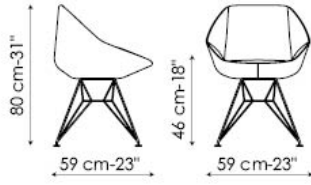

STONE WITH SWIVEL BASE

metal pivot mat painted in: white, anthracite grey, brown, ivory

Stone gambe in metallo - metal legs

Stone gambe in legno - wooden legs

Stone gambe in legno - base girevole
wooden legs - swivel base