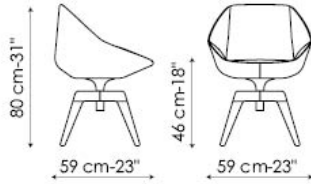

STONE WITH SWIVEL BASE

metal pivot mat painted in: white, anthracite grey, brown, ivory

Stone gambe in metallo - metal legs

Stone gambe in legno - wooden legs

Stone gambe in legno - base girevole
wooden legs - swivel base