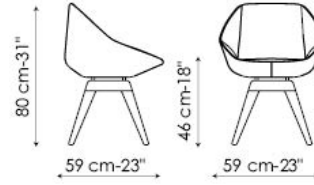

STONE WITH SWIVEL BASE

metal pivot mat painted in: white, anthracite grey, brown, ivory

Stone gambe in metallo - metal legs

Stone gambe in legno - wooden legs

Stone gambe in legno - base girevole
wooden legs - swivel base