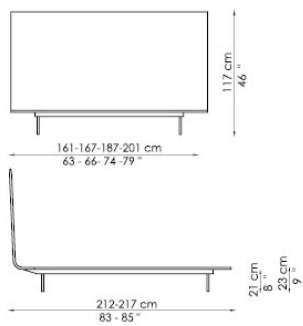

SIDE EDGE TAPE:

red, anthracite grey, light grey, blue, white, green, dove grey

Bed bases available for this double bed:

154x205 cm / 61x81"
160x200 cm / 63x79"
180x200 cm / 71x79"

194x205 cm / 16x81"

Thin