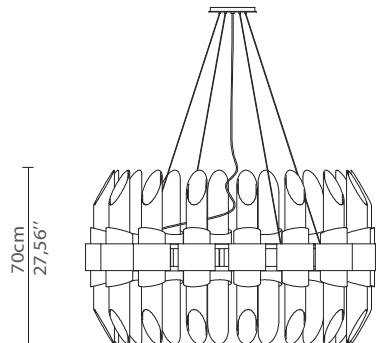

CABINETS & BOOKCASES

TYCHO ROUND 100 | suspension

100cm  
39,4"

70cm  
27,56"

## DIMENSIONS

Cord Height: Adjustable with 200cm  
| 78,74"

Height: 70 cm | 27,56"  
Diameter: 100cm | 39,4"

## WEIGHT

Aprox: 80kg | 176,4lbs

## PACKAGING

Volume: 0,71m<sup>3</sup> | 25,1ft<sup>3</sup>  
Weight: 95kg | 209,4lbs