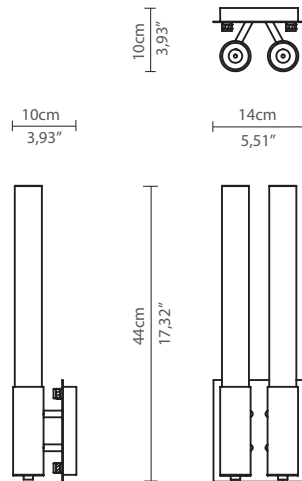

CABINETS & BOOKCASES

BURJ II | wall

DIMENSIONS

Height: 44cm | 17,32"

Length: 14cm | 5,51"

Depth: 10cm | 3,93"

MATERIALS

Body: Brass & Crystal Glass

STANDARD FINISHES

Body: Gold plated

WEIGHT

Aprox: 2,3kg | 3,31lbs

BULBS

2x g9 Halogen Bulbs (40W max)*USA not included

Voltage: 220-240V

PACKAGING

Volume: 0,03 m³ | 1,06 ft³

Weight: 4kg | 8,8lbs