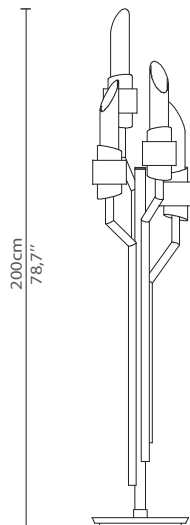

CABINETS & BOOKCASES

TYCHO | floor

DIMENSIONS

Height: 200cm | 78,7"

Length: 44cm | 17,3"

Depth: 44cm | 17,3"

MATERIALS

Body: Brass & Crystal Glass

STANDARD FINISHES

Body: Gold plated

WEIGHT

Aprox: 15kg | 33,1lbs

BULBS

4x g9 Halogen Bulbs (40W max)*USA not included

Voltage: 220-240V

PACKAGING

Volume: 0,61m³ | 21,54ft³

Weight: 20kg | 44,1lbs