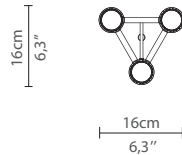

CABINETS & BOOKCASES

WATERFALL | pendant

DIMENSIONS

Cord Height: Adjustable with 200cm
| 78,74"

Height: 55cm | 21,65"

Length: 16cm | 6,3"

Depth: 16cm | 6,3"

MATERIALS

Body: Brass & Crystal Glass

STANDARD FINISHES

Body: Gold plated

WEIGHT

Aprox: 3kg | 6,61lbs

BULBS

6x g9 Halogen Bulbs (40W
max)*USA not included

Voltage: 220-240V

PACKAGING

Volume: 0,03 m³ | 1,06 ft³

Weight: 6kg | 13,2lbs