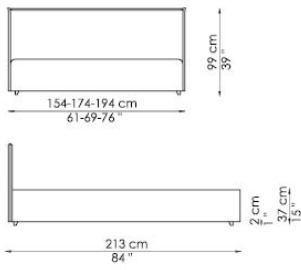

### FEET:

silver painted metal

On request, optional feet and castors

Bed bases available for this double bed:

140x200 cm / 55x79"

160x200 cm / 63x79"

180x200 cm / 71x79"

Paco