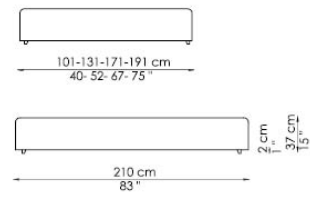

Paco sommier