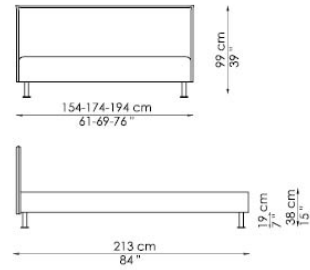

Mister Paco