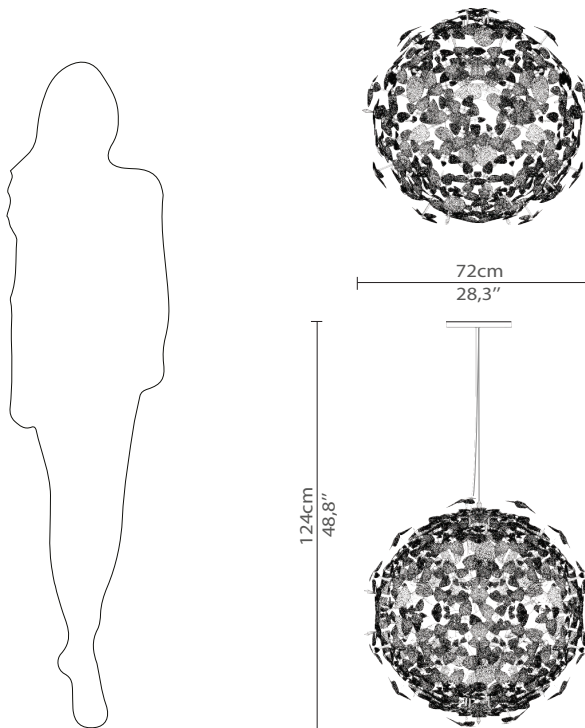

CABINETS & BOOKCASES

MCQUEEN GLOBE | suspension

DIMENSIONS

Cord Height: Adjustable with 200 cm | 78,74"

Height: 124cm | 48,8"

Diameter: 72cm | 28,3"

MATERIALS

Body: Brass & Swarovski Crystals

STANDARD FINISHES

Body: Hammered Brass, Gold plated & Amber Swarovski Crystals

WEIGHT

Aprox: 9kg | 19,8lbs

BULBS

6x g9 Halogen Bulbs (40W max)*USA not included
Voltage: 220-240V

PACKAGING

Volume: 0,512m³ | 18,1ft³
Weight: 11,5kg | 25,4lbs