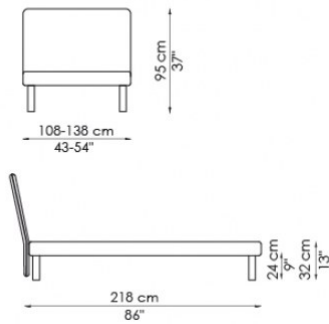

Bed bases available for this single bed:

90x200 cm / 35x79"
120x200 cm / 47x79"

Dream on

Dream on ego