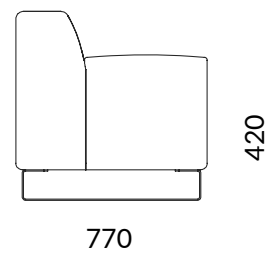

### LEGS / FRAME / BASE

Chrome steel 50x6

### UPHOLSTERY

categories B01-B03-C01-C05-W01-D02-P01 (SEE FABRIC FOLDER)

## SIZE

---

article  
L 2100 H 770 D 770

seat  
L 1660 H 420 D 520

backrest  
H 320

### PACKAGING

1 x box  
L 2060 H 845 D 800