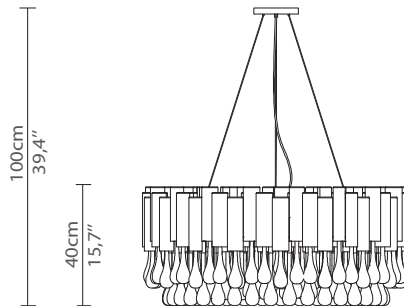

CABINETS & BOOKCASES

TRUMP | suspension

DIMENSIONS

Cord Height: Adjustable with 200cm
| 78,74"

Height: 40cm | 15,7"
Diameter: 90cm | 35,4"

MATERIALS

Body: Brass & Crystal Glass

STANDARD FINISHES

Body: Gold plated

WEIGHT

Apróx: 70kg | 154,32lbs

BULBS

24x g9 Halogen Bulbs (40W
max)*USA not included
Voltage: 220-240V

PACKAGING

Volume: 0,50m³ | 17,7ft³
Weight: 80kg | 176,4lbs