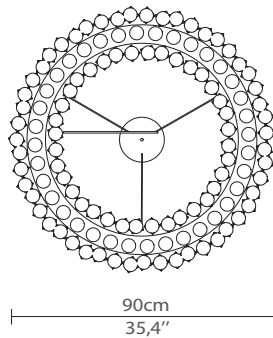

CABINETS & BOOKCASES

TRUMP | suspension

DIMENSIONS

Cord Height: Adjustable with 200cm
| 78,74"

Height: 40cm | 15,7"
Diameter: 90cm | 35,4"

MATERIALS

Body: Brass & Crystal Glass

STANDARD FINISHES

Body: Gold plated

WEIGHT

Apróx: 70kg | 154,32lbs

BULBS

24x g9 Halogen Bulbs (40W
max)*USA not included
Voltage: 220-240V

PACKAGING

Volume: 0,50m³ | 17,7ft³
Weight: 80kg | 176,4lbs