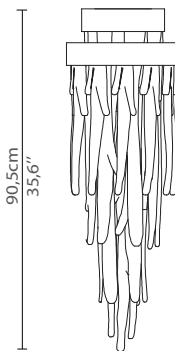

## DIMENSIONS

Height: 90,5cm | 35,6"

Length: 30cm | 11,8"

Depth: 23,5cm | 9,3"

## WEIGHT

Aprox: 23kg | 50,7lbs

## PACKAGING

Volume: 0,12m<sup>3</sup> | 4,24ft<sup>3</sup>

Weight: 28kg | 61,7lbs