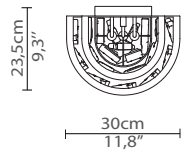

## DIMENSIONS

Height: 90,5cm | 35,6"

Length: 30cm | 11,8"

Depth: 23,5cm | 9,3"

## WEIGHT

Aprox: 23kg | 50,7lbs

## PACKAGING

Volume: 0,12m<sup>3</sup> | 4,24ft<sup>3</sup>

Weight: 28kg | 61,7lbs