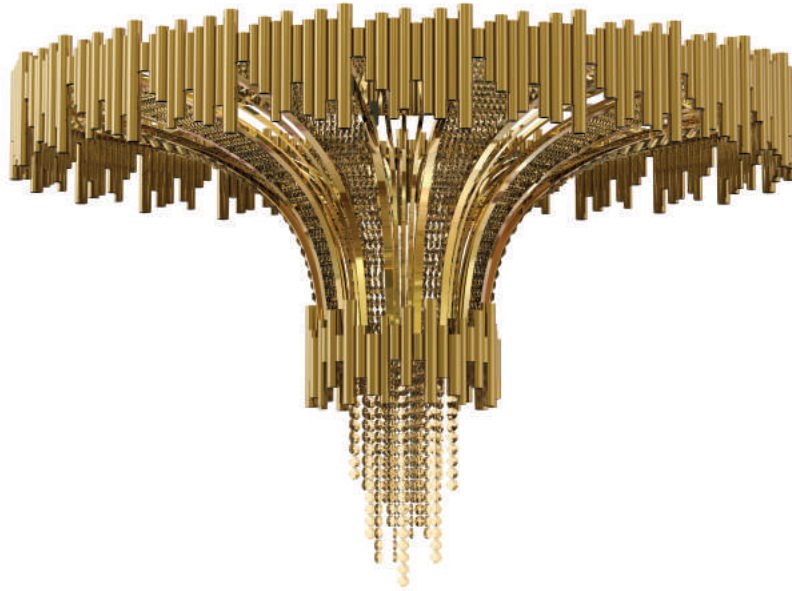

CABINETS & BOOKCASES

SCALA | plafond

92 cm
36,3"

61 cm
24"

DIMENSIONS

Height: 61cm | 24"

Diameter: 92cm | 36,3"

MATERIALS