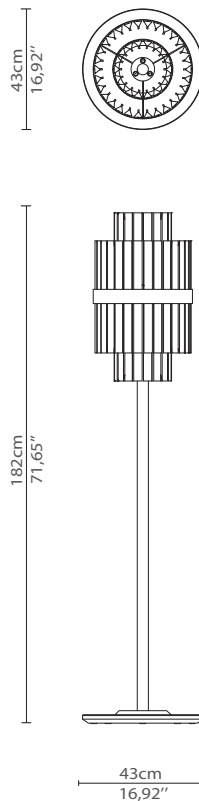

## DIMENSIONS

Height: 182cm | 71,65"  
Diameter: 43cm | 16,92"

## WEIGHT

Aprox: 30kg | 66,14lbs

## PACKAGING

Volume: 0,54m<sup>3</sup> | 19,07ft<sup>3</sup>  
Weight: 35kg | 77,16lbs