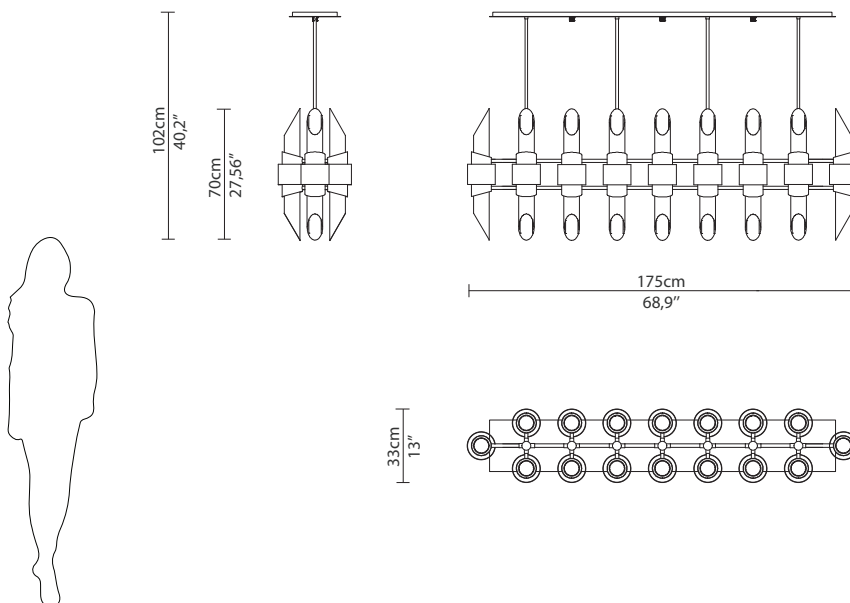

CABINETS & BOOKCASES

TYCHO RECTANGULAR | suspension

DIMENSIONS

Pole Height: Fixed, available in 3 sizes; 60cm | 23.6" ; 80cm | 31.4" ; 100cm | 39.4"

Height: 70 cm | 27,56"

Length: 175cm | 68,9"

Depth: 33cm | 13"

MATERIALS

Body: Brass & Crystal Glass

STANDARD FINISHES

Body: Gold plated

WEIGHT

Aprox: 80kg | 176,4lbs

BULBS

32x g9 Halogen Bulbs (40W max)*USA not included

Voltage: 220-240V

PACKAGING

Volume: 0,56m³ | 19,8ft³

Weight: 90kg | 198,4lbs