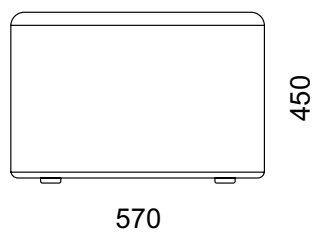

UPHOLSTERY

categories B01-B03-C01-C05-W01-D02-P01 (SEE FABRIC FOLDER)

SIZE

article
L 570 H 450 D 530

seat
L 570 H 450 D 530

WEIGHT

Net weight a chair: 5,5 Kg
Gross weight a chair: 6,5 Kg

PACKAGING

1 x box
L 580 H 560 D 480

VOLUME

M3 box: 0,16

COD.OABBEP01

TECHNICAL
DATASHEET

Dimensions in millimeters