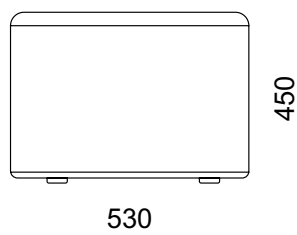

UPHOLSTERY

categories B01-B03-C01-C05-W01-D02-P01 (SEE FABRIC FOLDER)

SIZE

article
L 570 H 450 D 530

seat
L 570 H 450 D 530

WEIGHT

Net weight a chair: 5,5 Kg
Gross weight a chair: 6,5 Kg

PACKAGING

1 x box
L 580 H 560 D 480

VOLUME

M3 box: 0,16

COD.OABBEP01

TECHNICAL
DATASHEET

Dimensions in millimeters