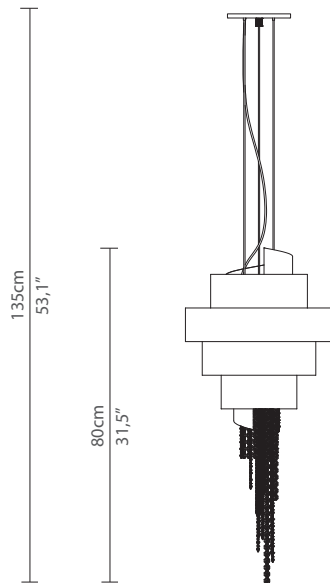

CABINETS & BOOKCASES

GUGGENHEIM | pendant

35cm
13,8

135cm
53,1"

80cm
31,5"

DIMENSIONS

Cord Height: Adjustable with 200cm
| 78,74"

Height: 80cm | 31,5"
Diameter: 35cm | 13,8"

MATERIALS

Body: Brass & Swarovski Crystal

STANDARD FINISHES

Body: Gold plated & Black Swarovski
Crystals

WEIGHT

Aprox: 12kg | 26,5lbs

BULBS

6x g9 Halogen Bulbs (10W max)*U-
SA not included
Voltage: 220-240V

PACKAGING

Volume: 0,98 m³ | 34,6 ft³
Weight: 22kg | 49lbs