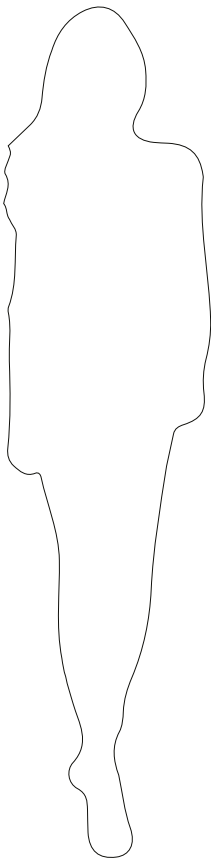

CABINETS & BOOKCASES

GUGGENHEIM | pendant

35cm
13,8

135cm
53,1"

80cm
31,5"

DIMENSIONS

Cord Height: Adjustable with 200cm
| 78,74"

Height: 80cm | 31,5"
Diameter: 35cm | 13,8"

MATERIALS

Body: Brass & Swarovski Crystal

STANDARD FINISHES

Body: Gold plated & Black Swarovski
Crystals

WEIGHT

Aprox: 12kg | 26,5lbs

BULBS

6x g9 Halogen Bulbs (10W max)*U-
SA not included
Voltage: 220-240V