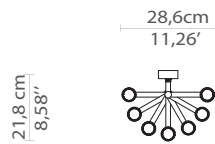

LUXXU

MODERN LAMPS

Waterfall | torch wall right

DIMENSIONS

Height: 178cm | 70,1"
Length: 28,6cm | 11,26"
Depth: 21,8cm | 8,58"

MATERIALS

Body: Brass & Crystal Glass

STANDARD FINISHES

Body: Gold plated

WEIGHT

Aprox.: 10kg | 22,05lbs

BULBS

14x g9 Bulbs (40W max)(USA not included)
Voltage: 220-240V

PACKAGING

Volume: 0,111m³ | 3,92t³
Weight: 15kg | 33,07lbs