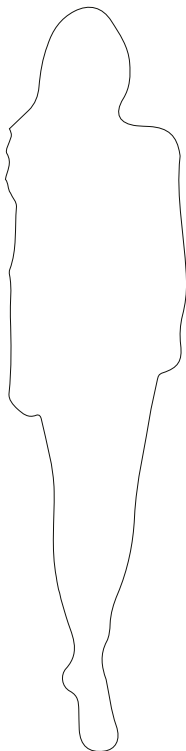

CABINETS & BOOKCASES

TYCHO | table lamp

19,5cm
7,68"

44cm
17,32"

19,5cm
7,68"

DIMENSIONS

Height: 44cm | 17,32"
Diameter: 19,5cm | 7,68"

MATERIALS

Body: Brass & Crystal Glass

STANDARD FINISHES

Body: Gold plated

WEIGHT

Aprox: 14kg | 30,86lbs

BULBS

3x g9 Halogen Bulbs (40W max)*USA not included
Voltage: 220-240V

PACKAGING