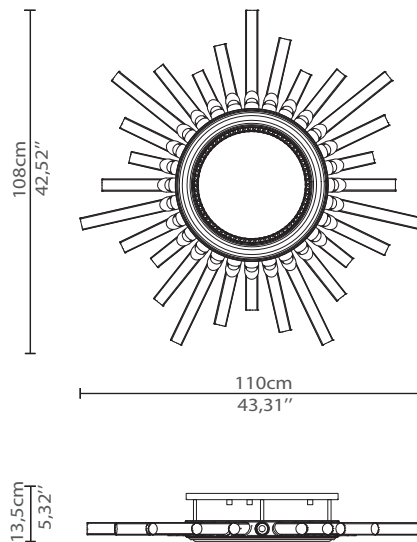

### DIMENSIONS

Height: 13,5cm | 5,32"  
Diameter: 110cm | 43,31"

### WEIGHT

Aprox: 25kg | 55,12lbs

### PACKAGING

Volume: 0,72m<sup>3</sup> | 25,4ft<sup>3</sup>

Weight: 35kg | 77,16lbs