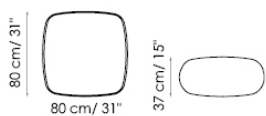

## Kernel

Kernel is a pouf available in 3 different sizes (80x80, 70x50, 60x60), with leather or fabric covers.

COVER:

fabric

leather

Kernel 80x80

Kernel 70x50

Kernel 60x60