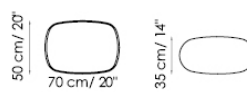

## Kernel

Kernel is a pouf available in 3 different sizes (80x80, 70x50, 60x60), with leather or fabric covers.

COVER:

fabric

leather

Kernel 80x80

Kernel 70x50

Kernel 60x60