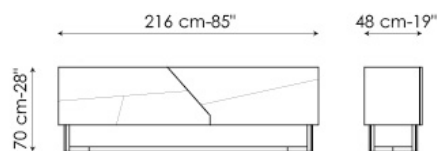

Doppler sideboard low