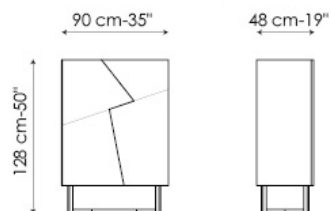

BASE

natural solid ash

walnut painted solid ash

grey solid ash

Doppler sideboard high