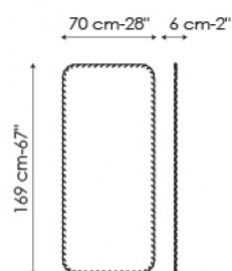

Spiral Mirror

Ryosuke Fukusada

The perimeter of Spiral Mirror is adorned by a fabric cord which protects and decorates the edge of the mirror and allows you to play with colour to allow Spiral to blend in with its surroundings. The cord is available in white, anthracite grey, red and dove grey.

CORD:

white

anthracite grey

red

dove grey

Spiral mirror