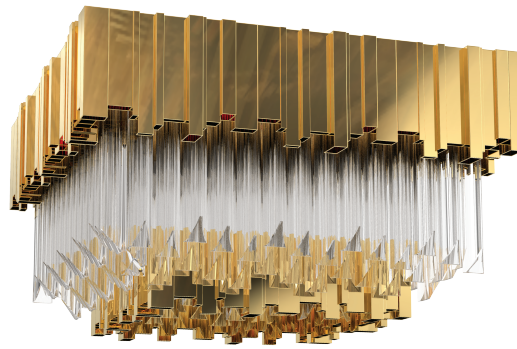

CABINETS & BOOKCASES

EMPIRE SQUARE | plafond

60cm
23,6"

35cm
13,8"

DIMENSIONS

Height: 35cm | 13,8"

Length: 60cm | 23,6"

Depth: 60cm | 23,6"