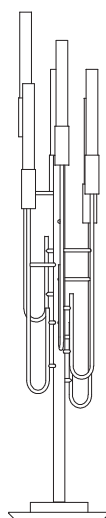

CABINETS & BOOKCASES

GALA | floor

35cm
13,8"

175cm
69"

35cm
17,3"

DIMENSIONS

Height: 175cm | 69"
Diameter: 35cm | 13,8"

MATERIALS

Body: Brass & Crystal Glass

STANDARD FINISHES

Body: Gold plated

WEIGHT

Aprox: 18kg | 39,7lbs

BULBS

6x g9 Halogen Bulbs (40W max)*USA not included
Voltage: 220-240V

PACKAGING

Volume: 0,37m³ | 12,4ft³
Weight: 22kg | 48,5lbs