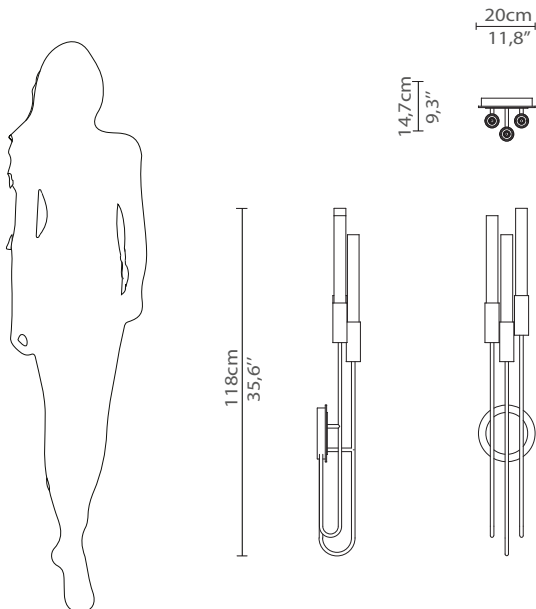

## DIMENSIONS

Height: 118cm | 46,5"  
Length: 20cm | 7,9"  
Depth: 14,7cm | 5,8"

## WEIGHT

Aprox: 7kg | 15,4lbs

## PACKAGING

Volume: 0,79m<sup>3</sup> | 27,9ft<sup>3</sup>  
Weight: 20kg | 44,1lbs