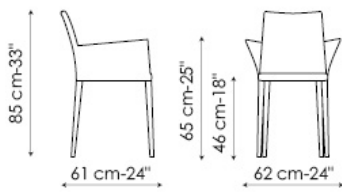

mat arctic blue painted metal

mat brick red painted metal

chromed metal

black nickel metal

Kayla

Kayla up

Miss Kayla

Miss Kayla up