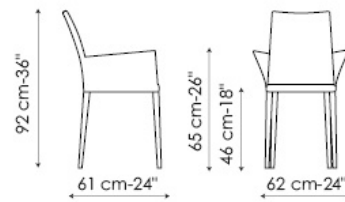

Miss Kayla up