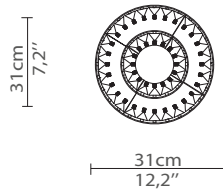

CABINETS & BOOKCASES

LIBERTY | pendant

DIMENSIONS

Height: 70cm | 27,6"

Length: 31cm | 12,2"

Depth: 31cm | 7,2"

MATERIALS

Body: Brass & Crystal Glass

STANDARD FINISHES

Body: Gold plated

WEIGHT

Aprox: 15kg | 33,1lbs

BULBS

8x g9 Halogen Bulbs (40W max)*USA not included

Voltage: 220-240V

PACKAGING

Volume: 0,13m³ | 4,6t³

Weight: 20kg | 44,1lbs