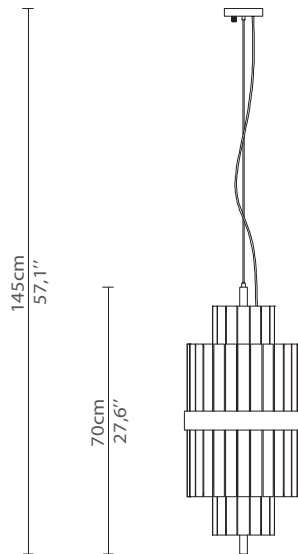

CABINETS & BOOKCASES

LIBERTY | pendant

DIMENSIONS

Height: 70cm | 27,6"

Length: 31cm | 12,2"

Depth: 31cm | 7,2"

MATERIALS

Body: Brass & Crystal Glass

STANDARD FINISHES

Body: Gold plated

WEIGHT

Aprox: 15kg | 33,1lbs

BULBS

8x g9 Halogen Bulbs (40W max)*USA not included

Voltage: 220-240V

PACKAGING

Volume: 0,13m³ | 4,6t³

Weight: 20kg | 44,1lbs