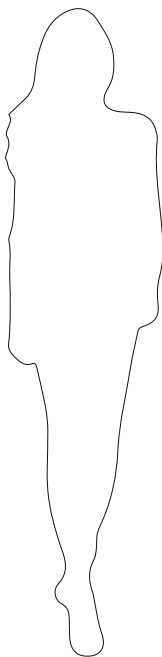

CABINETS & BOOKCASES

LIBERTY | pendant

DIMENSIONS

Height: 70cm | 27,6"

Length: 31cm | 12,2"

Depth: 31cm | 7,2"

MATERIALS

Body: Brass & Crystal Glass