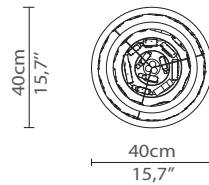

CABINETS & BOOKCASES

BABEL | floor

DIMENSIONS

Height: 185,5cm | 73"

Diameter: 40cm | 15,7"

MATERIALS

Body: Brass, Marble & Crystal Glass

STANDARD FINISHES

Body: Gold plated & Nero marquina marble

WEIGHT

Aprox: 55kg | 44,1lbs

BULBS

9x g9 Halogen Bulbs (40W max)*USA not included
Voltage: 220-240V

PACKAGING

Volume: 0,49m³ | 17,3ft³

Weight: 65kg | 143,3lbs