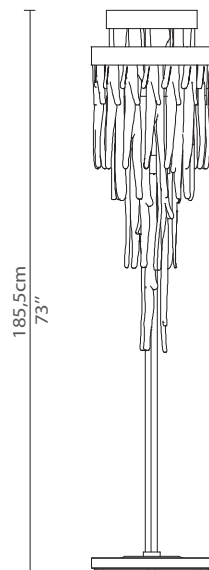

CABINETS & BOOKCASES

BABEL | floor

DIMENSIONS

Height: 185,5cm | 73"

Diameter: 40cm | 15,7"

MATERIALS

Body: Brass, Marble & Crystal Glass

STANDARD FINISHES

Body: Gold plated & Nero marquina marble

WEIGHT

Aprox: 55kg | 44,1lbs

BULBS

9x g9 Halogen Bulbs (40W max)*USA not included
Voltage: 220-240V

PACKAGING

Volume: 0,49m³ | 17,3ft³

Weight: 65kg | 143,3lbs