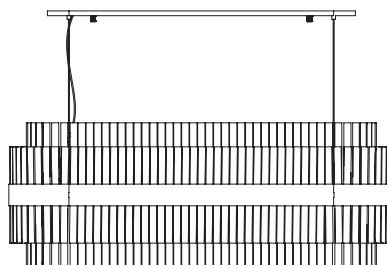

## DIMENSIONS

Height: 60cm | 23,6"  
Length: 160cm | 63"  
Depth: 50cm | 19,7"

## PACKAGING

Volume: 0,77m<sup>3</sup> | 27,2ft<sup>3</sup>  
Weight: 90g | 198,4lbs

50cm  
19,7"

60cm  
23,6"

160cm  
63"