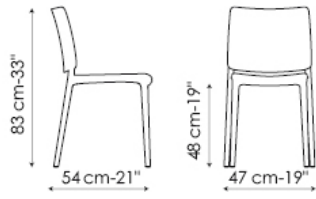

FRAME:

matt white polypropylene
matt light grey polypropylene
matt anthracite grey polypropylene
matt dove grey polypropylene
matt orange polypropylene

UPHOLSTERY:

fabric

eco-leather

leather

Blues XO

Blues XOXO