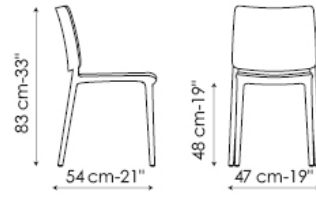

FRAME:

matt white polypropylene
matt light grey polypropylene
matt anthracite grey polypropylene
matt dove grey polypropylene
matt orange polypropylene

UPHOLSTERY:

fabric

eco-leather

leather

Blues XO

Blues XOXO