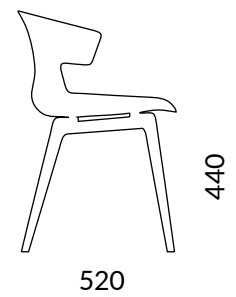

COVE WOODEN 4 LEG CHAIR

COD.OCOVEV03

DESCRIPTION

Multifunctional chair with solid beech base and polypropylene shell

NOTE

Optional: upholstered seat in B01, B03, C01, C05, W01, P01

Personalized painted frame on request (min 20 pieces) 

TECHNICAL INFORMATION

STRUCTURE

Polypropylene shell 8mm; colors white, anthracite, grey, green, blue, red, ochre, beige

LEGS / FRAME / BASE

Solid beech with natural or wenghè finish. Personalized painted frame on request.

DIMENSION

chair
L 550 H 770 D 520

seat
L 500 H 440 D 440

backrest
L 400 H 350

WEIGHT

Net weight a chair: 5 Kg
Gross weight a chair: 6 Kg

PACKAGING

1 package with two shells
1 package with two stems

VOLUME x 2 chairs

M3: 0,26

COD.OCOVEV03

TECHNICAL
DATASHEET

Dimensions in millimeters