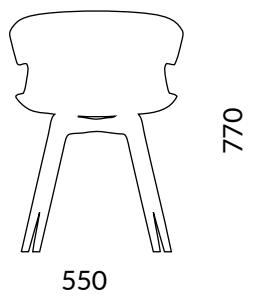

COVE WOODEN 4 LEG CHAIR

COD.OCOVEV03

DESCRIPTION

Multifunctional chair with solid beech base and polypropylene shell

NOTE

Optional: upholstered seat in B01, B03, C01, C05, W01, P01

Personalized painted frame on request (min 20 pieces) 

TECHNICAL INFORMATION

STRUCTURE

Polypropylene shell 8mm; colors white, anthracite, grey, green, blue, red, ochre, beige

LEGS / FRAME / BASE

Solid beech with natural or wenghè finish. Personalized painted frame on request.

DIMENSION

chair
L 550 H 770 D 520

seat
L 500 H 440 D 440

backrest
L 400 H 350

WEIGHT

Net weight a chair: 5 Kg
Gross weight a chair: 6 Kg

PACKAGING

1 package with two shells
1 package with two stems

VOLUME x 2 chairs

M3: 0,26

COD.OCOVEV03

TECHNICAL
DATASHEET

Dimensions in millimeters