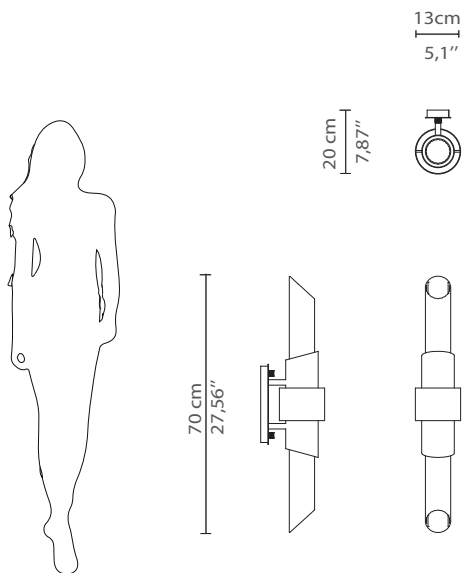

LUXXU

MODERN LAMPS

TYCHO Small| Wall

DIMENSIONS

Height: 70 cm | 27,56"

Length: 13cm | 5,1"

Depth: 20cm | 7,87"

MATERIALS

Body: Brass & Crystal Glass

STANDARD FINISHES

Body: Gold plated

WEIGHT

Aprox.: 3,1kg | 6,83lbs

BULBS

2x g9 Bulbs (40W max)(USA not included)

Voltage: 220-240V

PACKAGING

Volume: 0,18m³ | 6,4ft³

Weight: 4,1kg | 9,04lbs