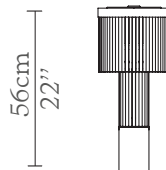

CABINETS & BOOKCASES

PHARO I | table lamp

DIMENSIONS

Height: 56cm | 22"
Diameter: 24cm | 9,5"

MATERIALS

Body: Brass, Marble & Crystal
Glass

STANDARD FINISHES

Body: Gold plated, Polished
Emperador Marble & Crystal

WEIGHT

Aprox: 20kg | 44,1lbs

BULBS

4x g9 Halogen Bulbs (40W
max)*USA not included
Voltage: 220-240V

PACKAGING

Volume: 0,03m³ | 1,06ft³
Weight: 25kg | 55,1lbs