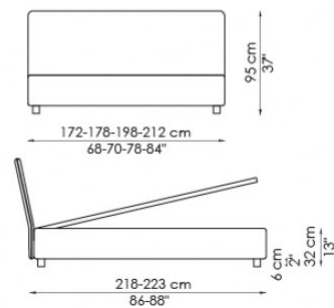

154x205 cm / 61x81"
160x200 cm / 63x79"
180x200 cm / 71x79"
194x205 cm / 76x81"

Tonight

Tonight contenitore
with storage

Tonight ego

Tonight ego contenitore
with storage