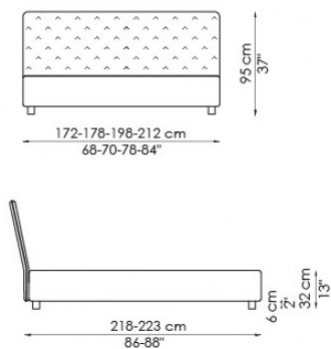

154x205 cm / 61x81"
160x200 cm / 63x79"
180x200 cm / 71x79"
194x205 cm / 76x81"

Tonight

Tonight contenitore
with storage

Tonight ego

Tonight ego contenitore
with storage