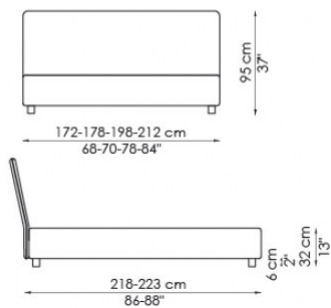

154x205 cm / 61x81"
160x200 cm / 63x79"
180x200 cm / 71x79"
194x205 cm / 76x81"

Tonight

Tonight contenitore
with storage

Tonight ego

Tonight ego contenitore
with storage