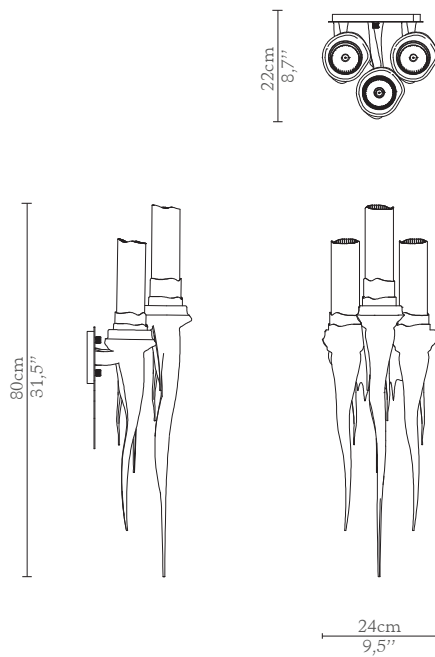

CABINETS & BOOKCASES

WAX | wall

DIMENSIONS

Height: 80cm | 31,5"

Lenght: 24cm | 9,5"

Depth: 22cm | 8,7"

MATERIALS

Body: Brass & Crystal Glass

STANDARD FINISHES

Body: Gold plated

WEIGHT

Aprox: 20kg | 44,1lbs

BULBS

3x g9 Halogen Bulbs (40W

max)*USA not include

Voltage: 220-240V

PACKAGING

Volume: 0,76m³ | 26,8³ft

Weight: 25kg | 55,1lbs

Some products may have marks, minor pitting, porosity, and small color anomalies. These are the distinguishing traits of our handcrafted casted brass products.