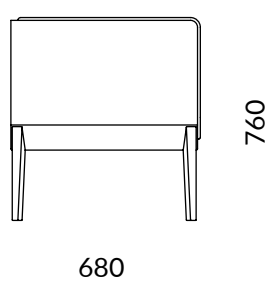

### UPHOLSTERY

categories B01-B03-C01-C05-W01-D02-P01 (SEE FABRIC FOLDER)

## SIZE

---

article  
L 1010 H 760 D 680

seat  
L 520 H 430 D 500

backrest  
L 520 H 340

430

760

### WEIGHT

Net weight a chair: 32 Kg  
Gross weight a chair: 36 Kg

### PACKAGING

1 x box  
Legs in separate package  
L 700 H 960 D 540